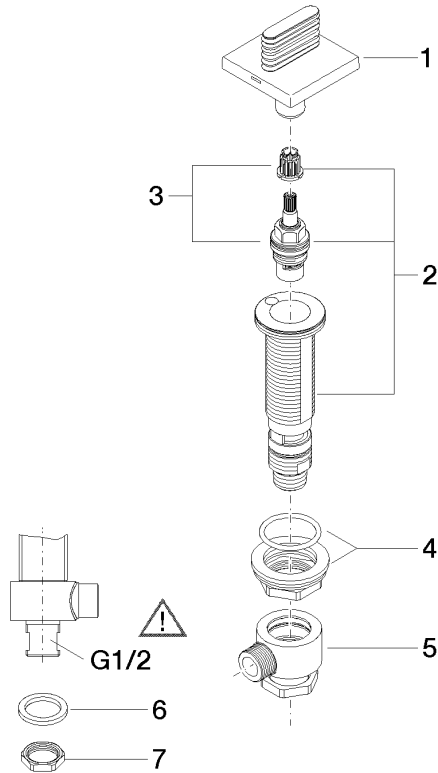

20 001 705

- with WAVES structure
- hole diameter 32 mm
- rosette 60 x 60 mm
- with cold marking

	Dark Chrome	20 001 705-19
	Chrome	20 001 705-00
	Brushed Platinum	20 001 705-06
	Brushed Champagne (22kt Gold)	20 001 705-46
	Champagne (22kt Gold)	20 001 705-47
	Brushed Dark Platinum	20 001 705-99

20 001 705

Parts for other finishes can be found here: [Chrome](#)

### Spare parts list

No.	Item Number	Name	Quantity used	Delivery time
1	90 20 70 055 04-19	handle ( cold )	1	20
2	04 17 11 058 33 90	side panel	1	2
3	90 90 03 133 00 90	top	1	2
4	04 23 10 032 78 90	fixing set	1	2
5	04 17 11 023 10 90	distributor	1	2
6	90 23 30 040 00-19	threaded connector	1	-
Spare part can no longer be ordered, please order the replacement item				
7	09 30 11 059 90	disc	1	2
8	09 23 10 012 90	nut	1	2